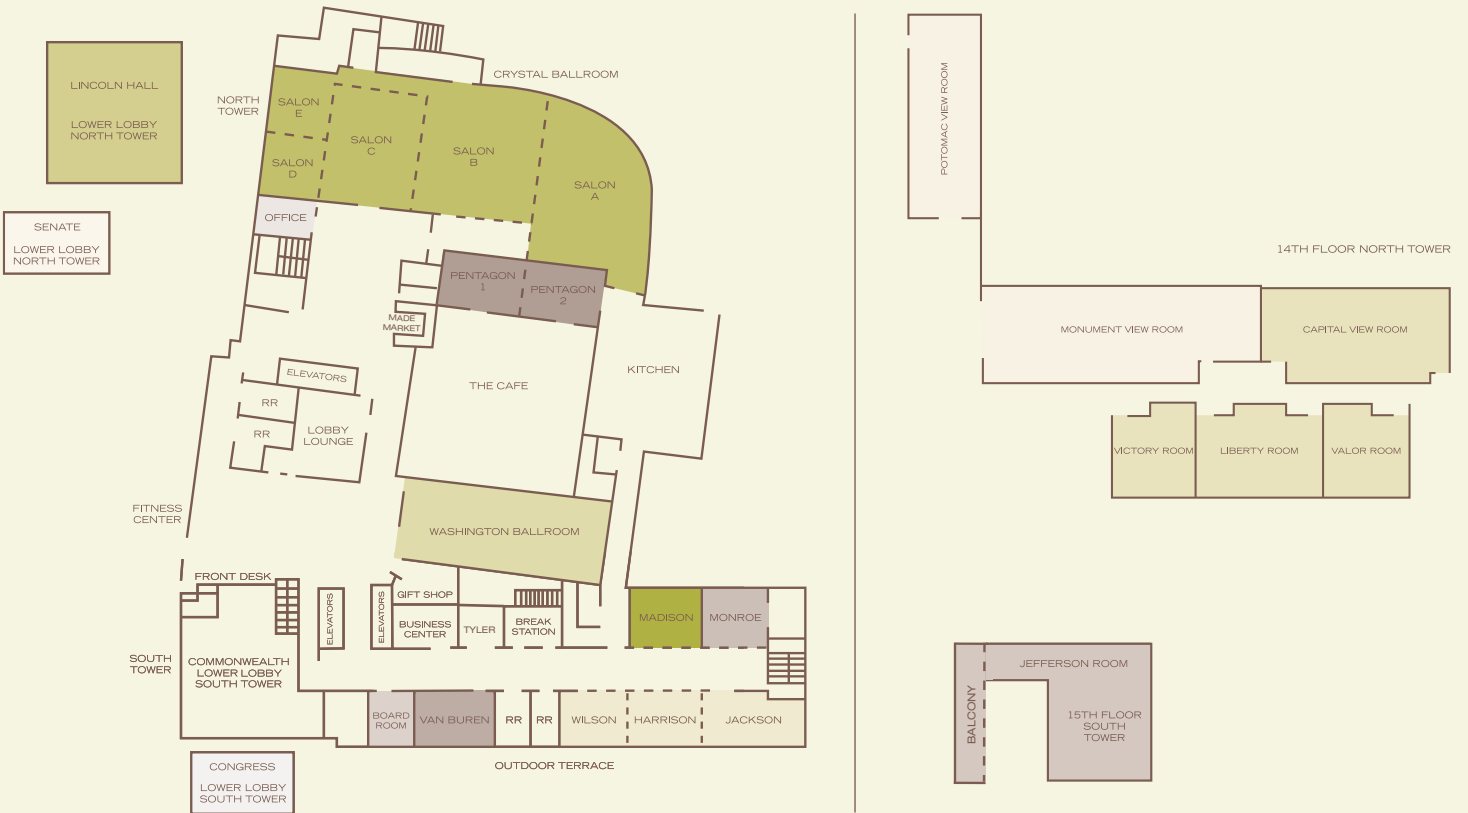

DOUBLETREE
BY HILTON™

300 Army Navy Drive, Arlington, Virginia 22202-2891
T (703) 416 4100 F (703) 416 4126
www.crystalcitynationalairport.doubletree.com
DoubleTree.com | (800) 222 TREE

Name of Room	Dimensions	Ceiling	Sq Footage	Conference	Theatre	Classroom	Hollow	U-Shape	Banquet	Reception	Exhibits 8x10 Booths	Exhibits Table Tops	1/2 Rounds
Crystal Ballroom	148' x 75'	11'6"	8778	-	1100	500	-	-	600	800	34	76	280
Crystal Foyer	-	-	1015	-	-	-	-	-	-	-	-	7	-
Salon A	51' x 58'6"	11'6"	3000	60	320	160	60	50	210	250	11	22	100
Salon B	42' x 58'6"	11'6"	2394	60	260	150	60	50	160	200	13	23	100
Salon C	35'6" x 58'6"	11'6"	2304	30	170	75	30	25	120	125	7	14	50
Salon D	18'6" x 24'	11'6"	450	10	20	12	-	-	20	40	-	5	15
Salon E	18'6" x 34'6"	11'6"	630	10	30	12	-	-	30	60	-	5	10
Meeting Planner Office	18'6" x 14'	10'	250	6	10	-	-	-	-	-	-	-	-
Washington Ballroom	36' x 84'	10'5"	3204	60	300	150	70	60	220	275	14	44	100
Boardroom	27' x 14'	9'10"	378	12	-	-	-	-	12	-	-	-	-
Van Buren	30' x 27'	9'10"	810	20	60	40	30	25	50	60	-	8	25
Wilson	26' x 30'	10'	780	20	60	40	30	25	50	60	4	8	25
Harrison	26' x 30'	10'	780	20	60	40	30	25	50	60	2	8	25
Jackson	26' x 44'	10'	968	30	80	48	35	30	70	80	2	10	35
Wilson/Harrison/Jackson	26' x 104'	10'	2523	-	230	128	-	-	180	200	8	20	85
Presidential Hallway	-	-	2210	-	-	-	-	-	-	-	-	22	-
Madison	26' x 28'	9'10"	728	20	50	32	30	25	50	50	-	8	25
Monroe	26' x 28'	9'10"	728	20	50	32	30	25	50	50	-	8	25
Senate	12.4' x 20'4"	10'2"	253	10	20	15	12	10	20	25	-	-	-
Congress	15' x 25'4"	18'	381	14	-	-	-	-	14	35	-	-	-
Lincoln Hall	56' x 73'	9'6"	4088	40	125	75	40	35	280	300	23	42	40
Lincoln Hall Foyer	-	-	1295	-	-	-	-	-	-	-	-	4	-
Commonwealth	29' x 62'	13'6"	1827	60	200	120	60	50	160	250	10	25	75
Commonwealth Foyer	-	-	484	-	-	-	-	-	-	-	-	4	-
Jefferson	23' x 58'	7'	1334	40	125	80	40	35	140	150	-	20	60
Pentagon 1	17'5" x 23'4"	10'6"	409	20	30	12	20	20	30	40	-	-	-
Pentagon 2	17' x 28'	10'6"	476	24	40	14	20	20	30	40	-	-	-
Windows Over Washington Collection	-	-	5420	-	-	-	-	-	-	-	-	-	-
Potomac View Room	21'x60'	9'6"	1260	40	125	80	45	40	100	150	-	14	50
Capital View Room	25'10"x54'11"	9'6"	1404	30	125	80	30	25	100	150	-	14	50
Monument View Room	80'x35'	9'6"	2756	45	125	80	50	45	180	180	-	22	65
Victory Room	22'3"x23'10"	9'6"	528	20	50	32	30	25	50	50	-	8	30
Liberty Room	22'3"x36'3"	9'6"	810	30	80	48	35	30	60	70	-	10	30
Valor Room	24'5"x22'3"	9'6"	546	20	50	32	30	25	50	50	-	8	25
Tyler	16'3"x10'11"	86'	123	-	10	-	-	-	10	-	-	-	-